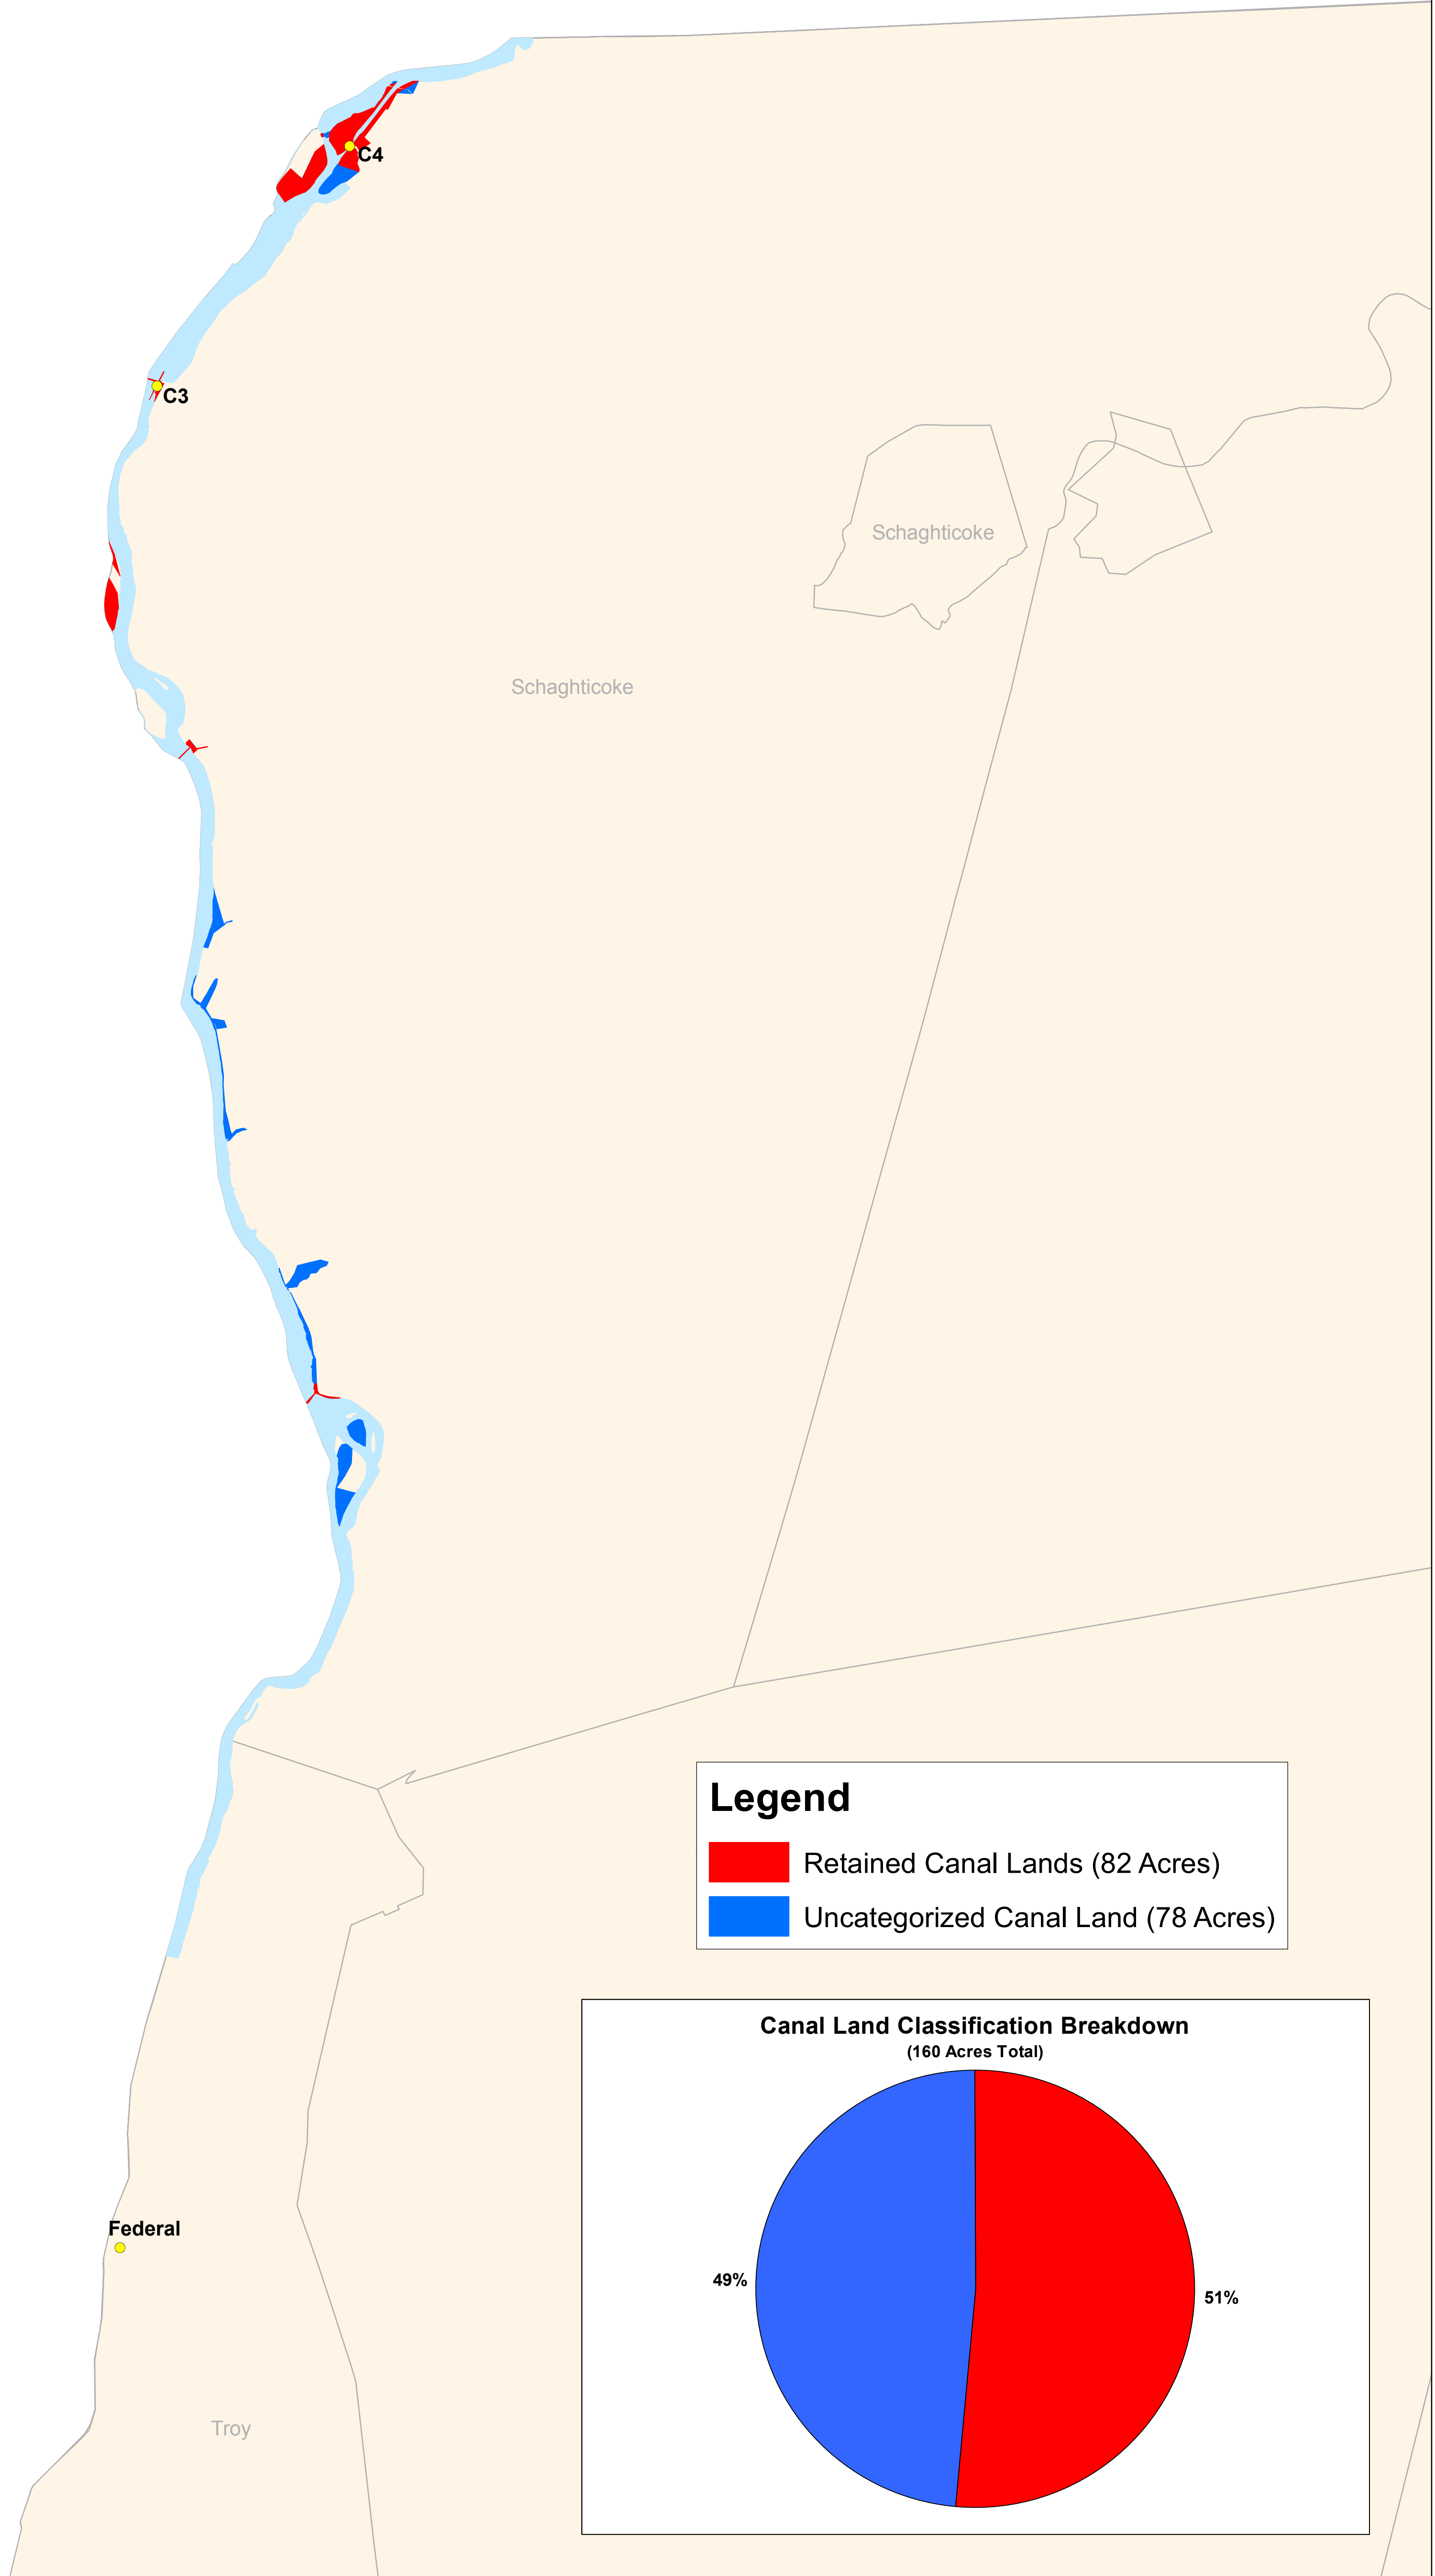

Canal Land Ownership Analysis Rensselaer County

Legend

- Retained Canal Lands (82 Acres)
- Uncategorized Canal Land (78 Acres)